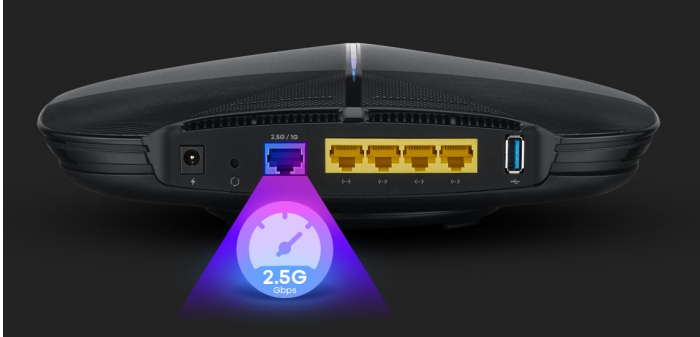

Smart parental control keeps your kids safe online

Armor App & web browser for setup and management

Benefits

Support up to 2.5 Gbps multi-gigabit Internet services, perfect for streaming

Equipped with a 2.5 Gbps Multi-Gigabit Ethernet port, the Armor G1 allows you to connect your Internet service provider of up to 2.5 Gbps speeds! Perfect for streaming 8K video on smart TVs and taking on intense online game matches.

Designed for content creators with multi-stream WiFi, eliminates traffic jam bandwidth

Say goodbye to your old traffic jammed bandwidth and let the Armor G1 specially designed multi-stream WiFi provide you fast and reliable connection, so you can churn out those creative ideas out faster!