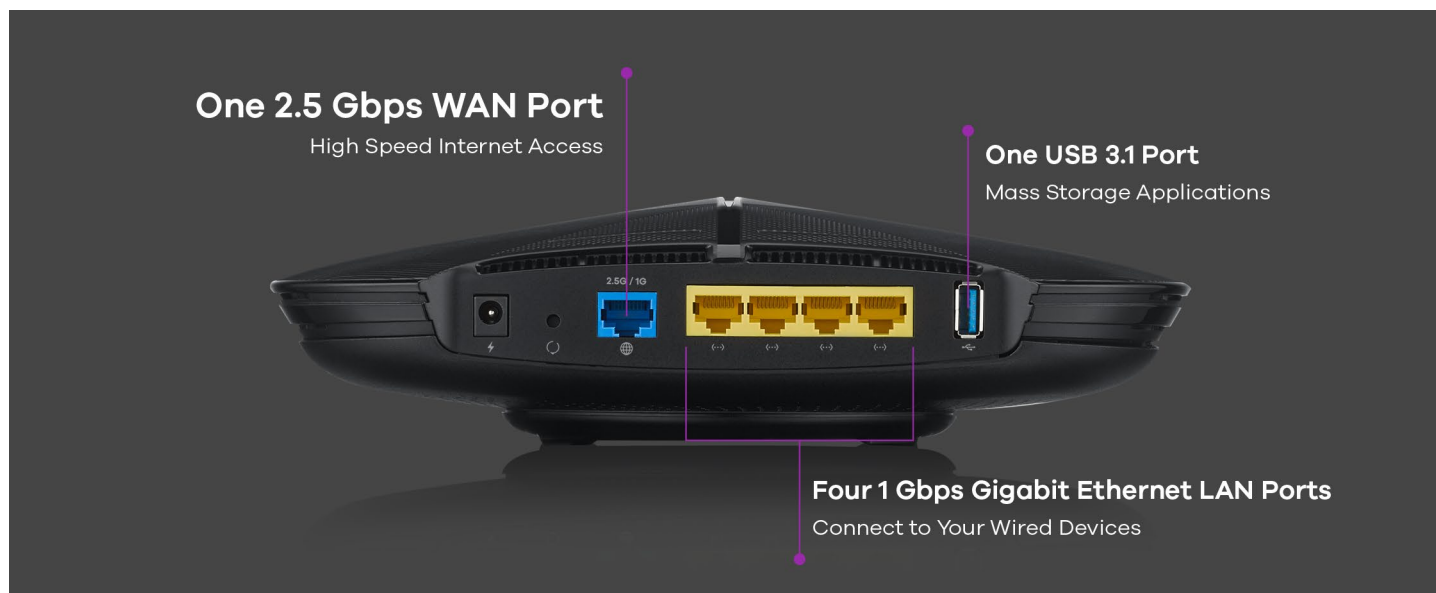

Interface Description

Specifications

System Specifications

Speed Rating

AC2600 (800+1733 Mbps)

Wireless Standard

- IEEE 802.11 b/g/n 2.4 GHz
- IEEE 802.11 a/n/ac 5 GHz

Wireless Speed

- Transmit:
  - 800Mbps* for 2.4 GHz
  - 1733Mbps* for 5 GHz
- Receive:
  - 800Mbps* for 2.4 GHz
  - 1733Mbps* for 5 GHz

Security

- IPSec Pass-Through
- PPTP Pass-Through
- L2TP Pass-Through
- VPN Support (OpenVPN)
- VPN Client Support
- WPA3-PSK
- WPS Support
- Guest Network
- Automatic Firmware Update

Wireless Features

- MU-MIMO
- Guest WiFi
- WiFi Protected Setup (WPS)
- Auto channel selection
- Wireless scheduling
- MAC address filtering

Wired Interface

- One 2.5 Gbps WAN port
- Four Gigabit Ethernet ports
- One USB 3.1 port

Routing Protocols

- WAN Type: Static IP, DHCP, PPPoE, PPTP
- IGMP v1/v2
- Auto-IP change
- IPv4/IPv6
- Network Address Translation (NAT)
- Port Trigger
- DHCP server/client
- Dynamic DNS

Firewall

- Stateful Packet Inspection (SPI)
- Deny of Service (DoS) Prevention
- MAC Filter
- TCP/IP Filter

Operation mode

- Standard mode (Router mode)
- Bridge mode (Access point mode)

Web Browser

- Advanced wired & wireless setup and management
- Diagnose & speed test
- Parental Control

App

Armor app

- Easy to setup
  - Support myZykelCloud SSO (Single-Sign-On) system
  - Quick Bluetooth setup
  - Support combining/separating 2.4GHZ and 5GHZ WiFi network
- Support Parental Control
  - Organize multiple devices into group
  - Block or allow specific group based on time schedule
  - Flexible override Internet access for specific device group
- Support guest WiFi setting
  - Share WiFi name and password via QR code for your guests
  - Monitor of active concurrent guest devices connected
- Diagnose network via speed test
  - Push notification
    - New device connected
    - New firmware available
    - Speed test result
- Remote management
- Automatic updates for new features
- Support iOS 9/Android 5.0 or later
- Support language: EN/ZH/DE/ES/FR/IT/PT/RU