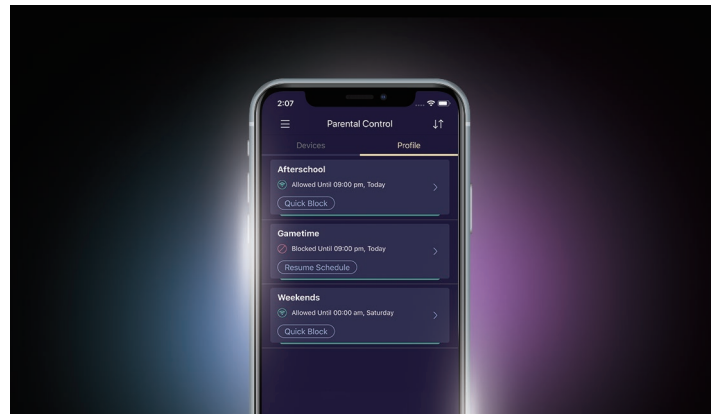

Intuitive accessibility features web interface

The web-based interface enables Armor G1 to easily manage your network on a computer, including configuring accessibility features and monitoring network activities.

Easy to install and manage with Armor app

One Zykel Armor app that does it all, it gives you full control over everything that happens in your connected devices, anytime and anywhere!

Reliable and secure OpenVPN connection

No matter you're working as SOHO at home, need a safer way on data and storage access, or connecting WiFi networks that aren't your own out and about, Armor with OpenVPN can guard your private network and let you access online services, allowing you to enjoy the full range of the streaming.

Keeping the Internet safe for children

Set Internet limitation for your child with our user-friendly app which includes parental control features. Ensure that your children are following their productivity and sleep schedule without constantly monitoring them. Support intervals in schedule settings and timer based with device blocking.